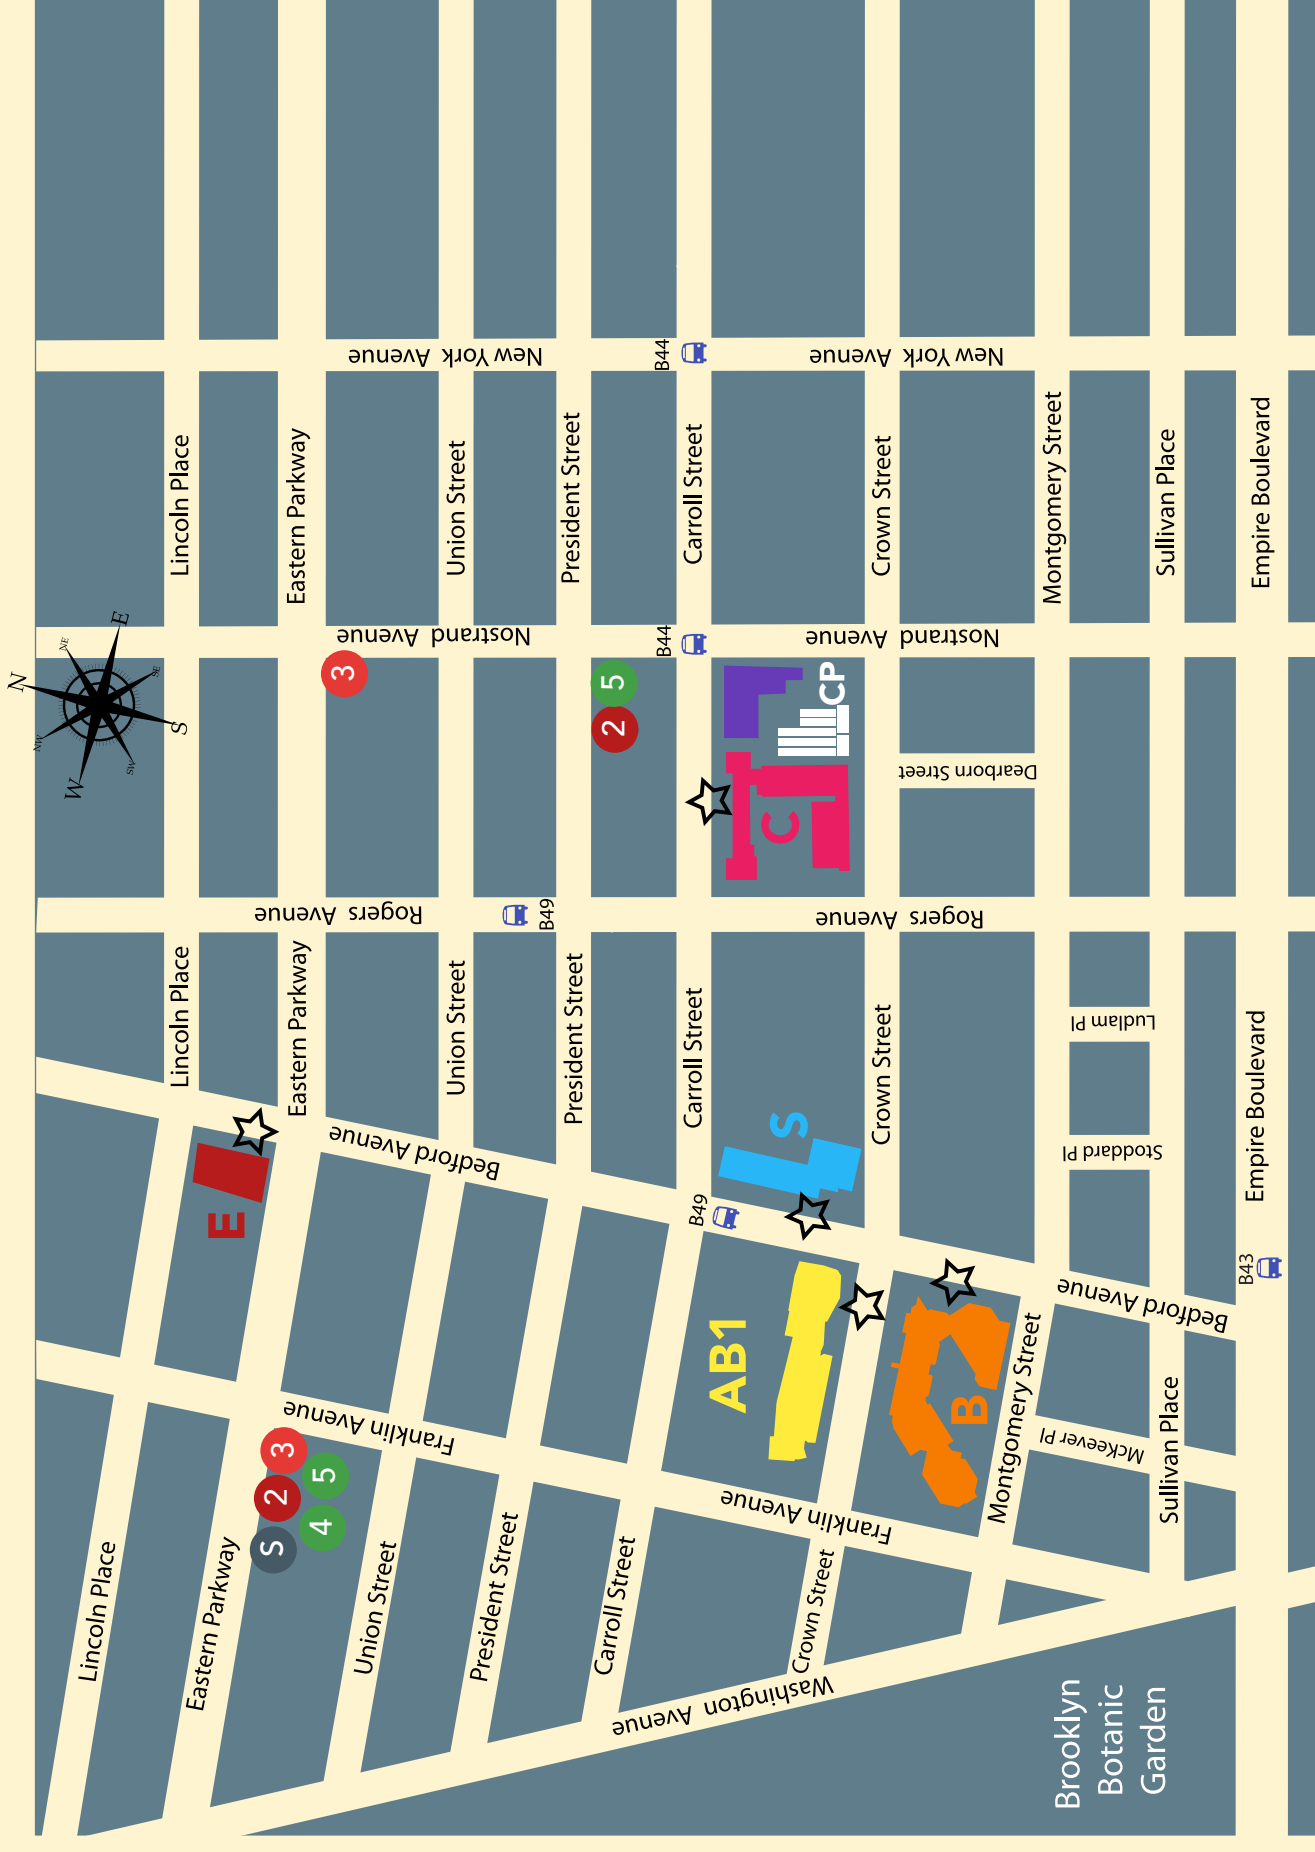

MAP LEGEND:

MEC Preparatory School

Building Main Entrances
are ADA Accessible

Subway Stop

Bus Stop