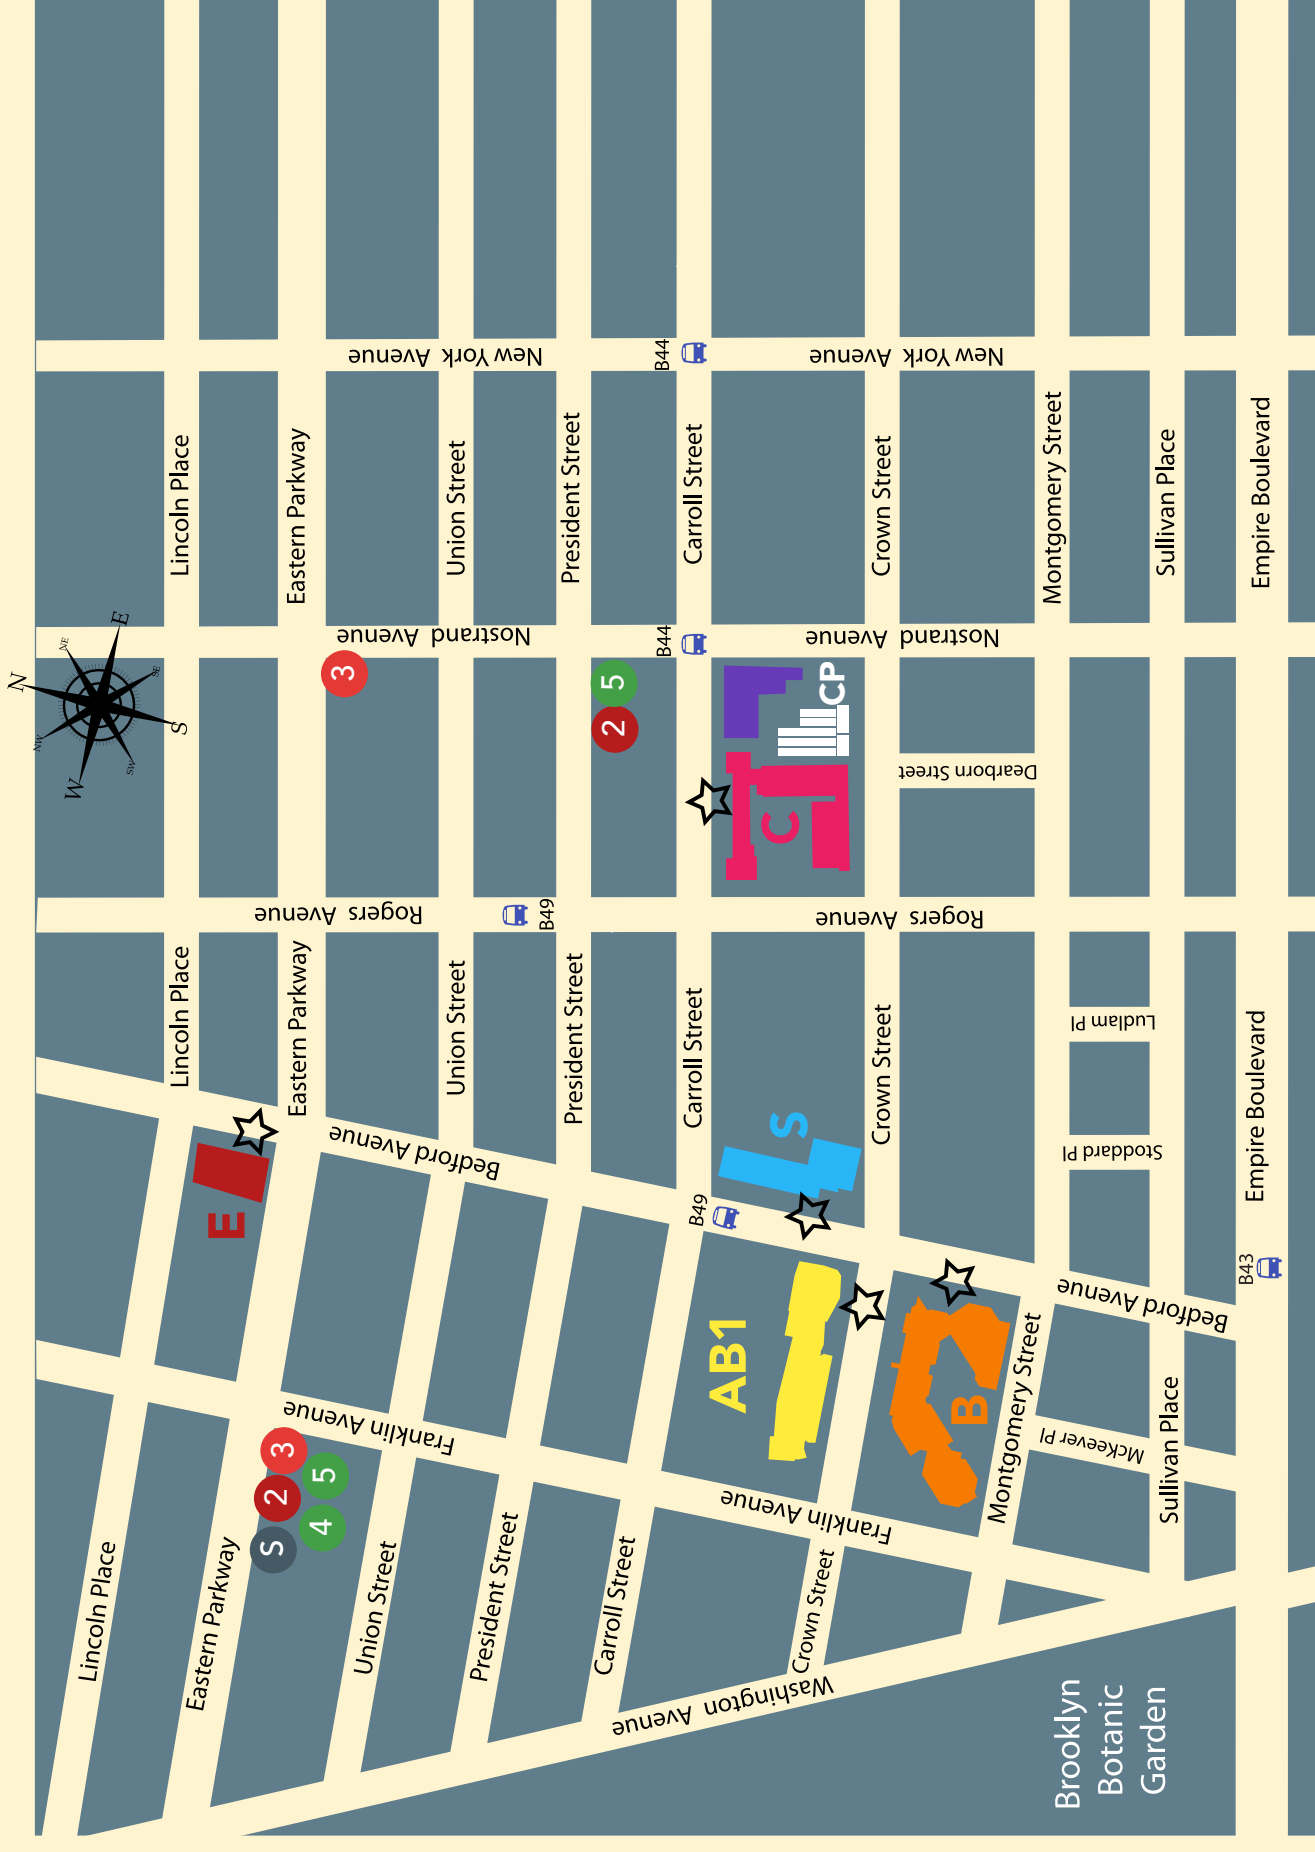

## MAP LEGEND:

MEC Preparatory School

Building Main Entrances  
are ADA Accessible

Subway Stop

Bus Stop