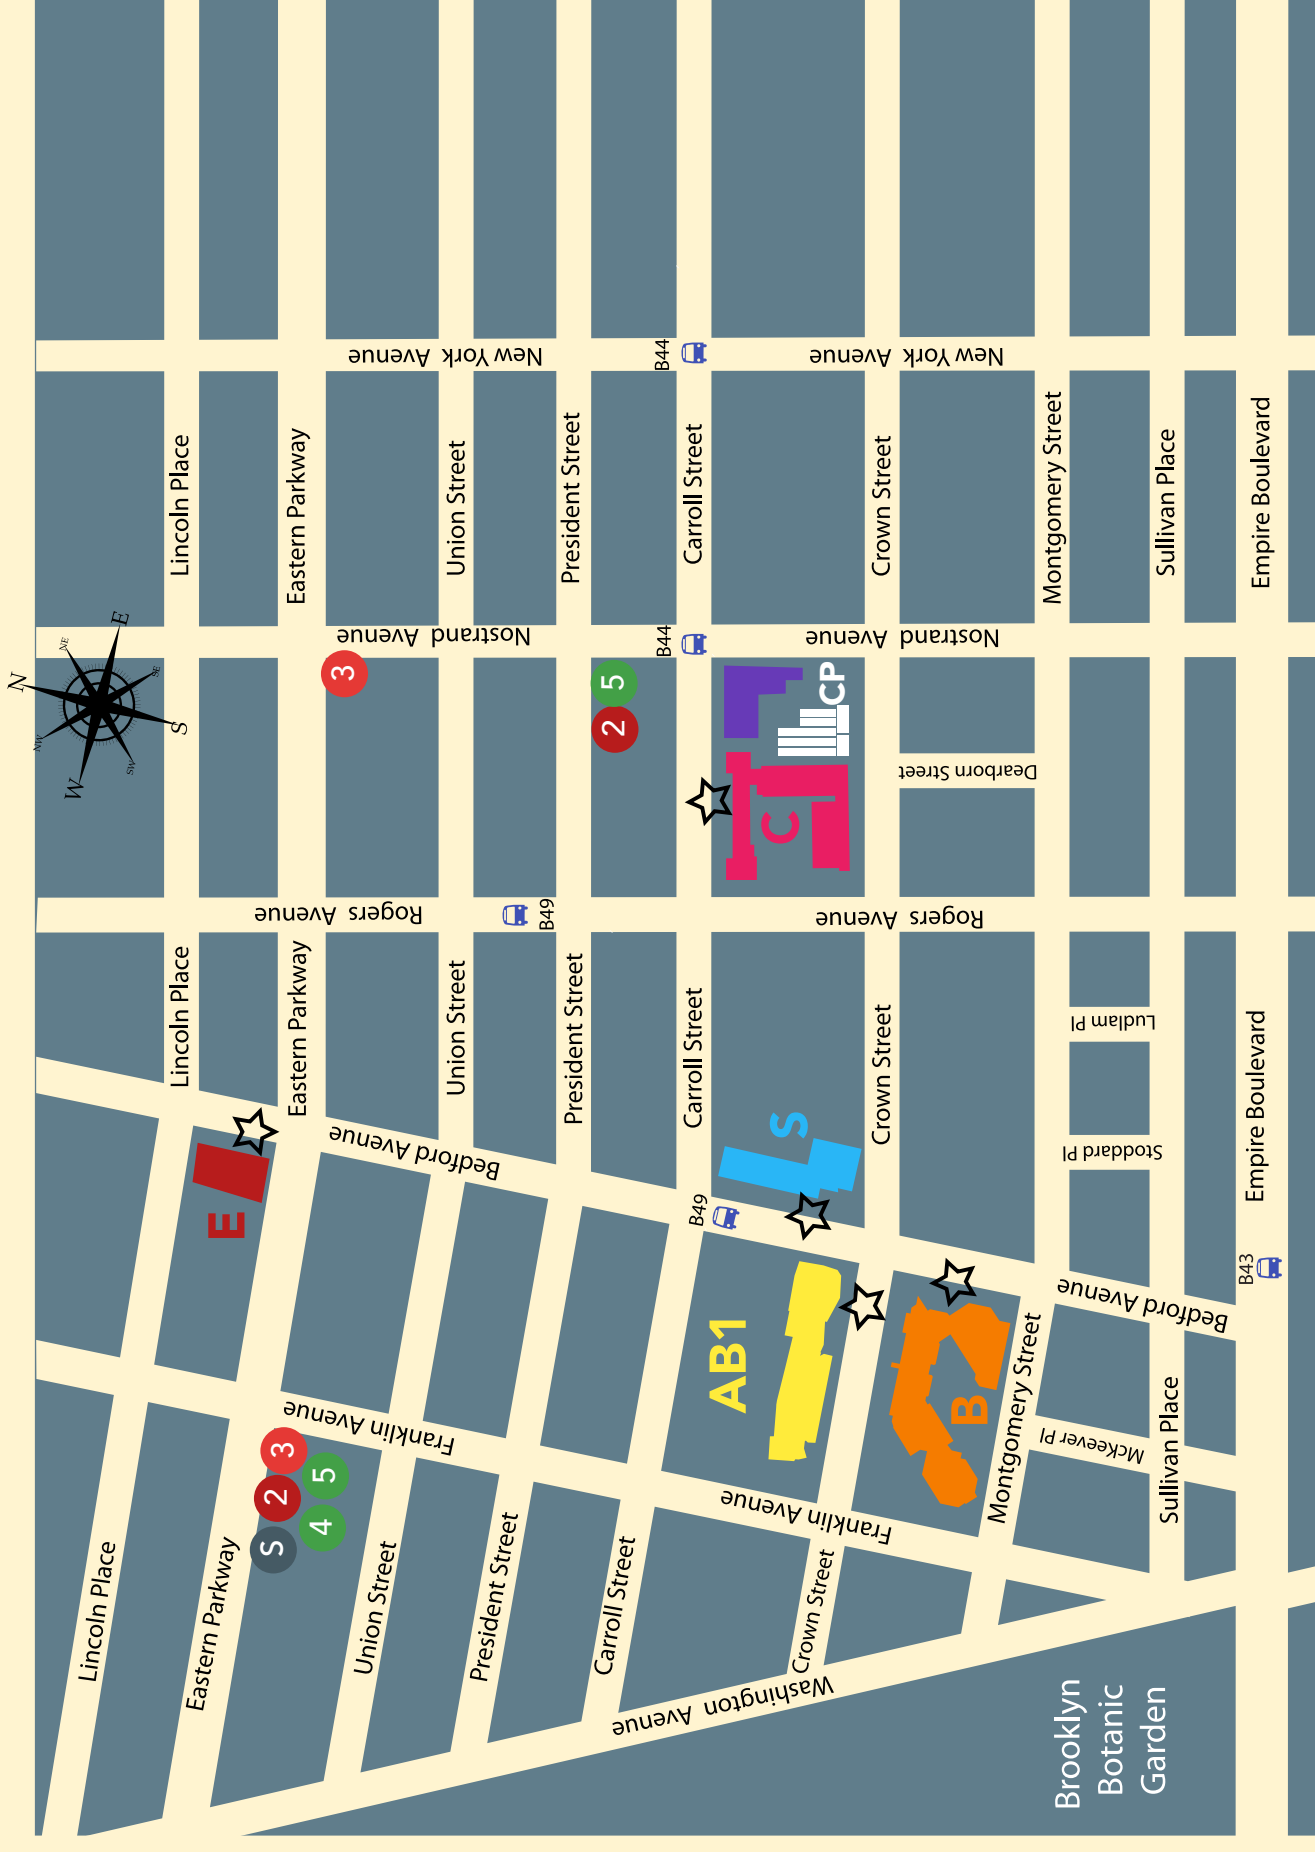

MEDGAR EVERS COLLEGE CAMPUS MAP

AB1 Academic Building I
1638 Bedford Avenue

B Bedford Avenue
1650 Bedford Avenue

S Student Services Building
1637 Bedford Avenue

C Carroll Building
1150 Carroll Street

CP Carroll Portables
Entry Through
1150 Carroll Street

E Eastern Parkway
1534 Bedford Avenue

MAP LEGEND:

MEC Preparatory School

Building Main Entrances
are ADA Accessible

Subway Stop

Bus Stop